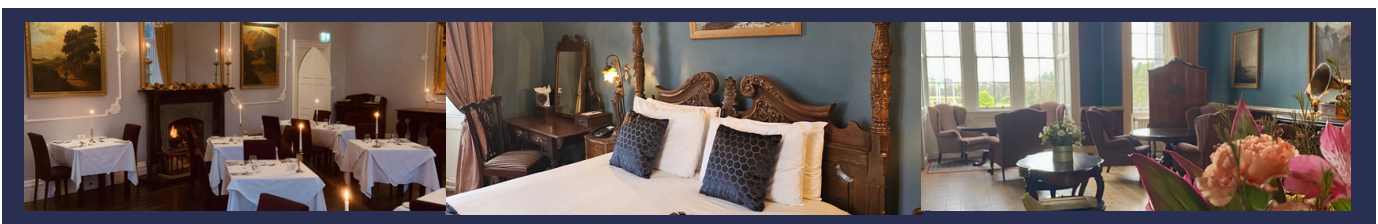

KINNITTY CASTLE HOTEL

CONFERENCES AT THE CASTLE

Welcome to Kinnitty Castle Hotel, a place where history, hospitality and natural beauty come together. This inspiring setting provides the perfect backdrop for meaningful discussion, new ideas and lasting connections throughout your Conference or Event.

DINING OPTIONS

ENJOY CONTEMPORARY LOCAL CUISINE PREPARED BY THE KINNITTY CASTLE CULINARY TEAM. CHOOSE FROM FINE DINING IN SLÍ DALA RESTAURANT OR LIGHT REFRESHMENTS IN THE LIBRARY BAR, THE ORIGINAL DUNGEON BAR OR THE DRAWING ROOM. OUR CULINARY TEAM CREATES TAILORED MENUS USING LOCAL IRISH PRODUCE AND SEASONAL INGREDIENTS.

ACCOMMODATION

KINNITTY CASTLE HOTEL FEATURES 37 BEAUTIFULLY RESTORED, LUXURIOUS EN-SUITE BEDROOMS WITH ORIGINAL CASTLE FEATURES AND MODERN COMFORTS.

- ROOM TYPES INCLUDE:
- ABBAY BEDROOMS
- BARONIAL BEDROOMS
- STATE CASTLE ROOMS
- CASTLE SUITES